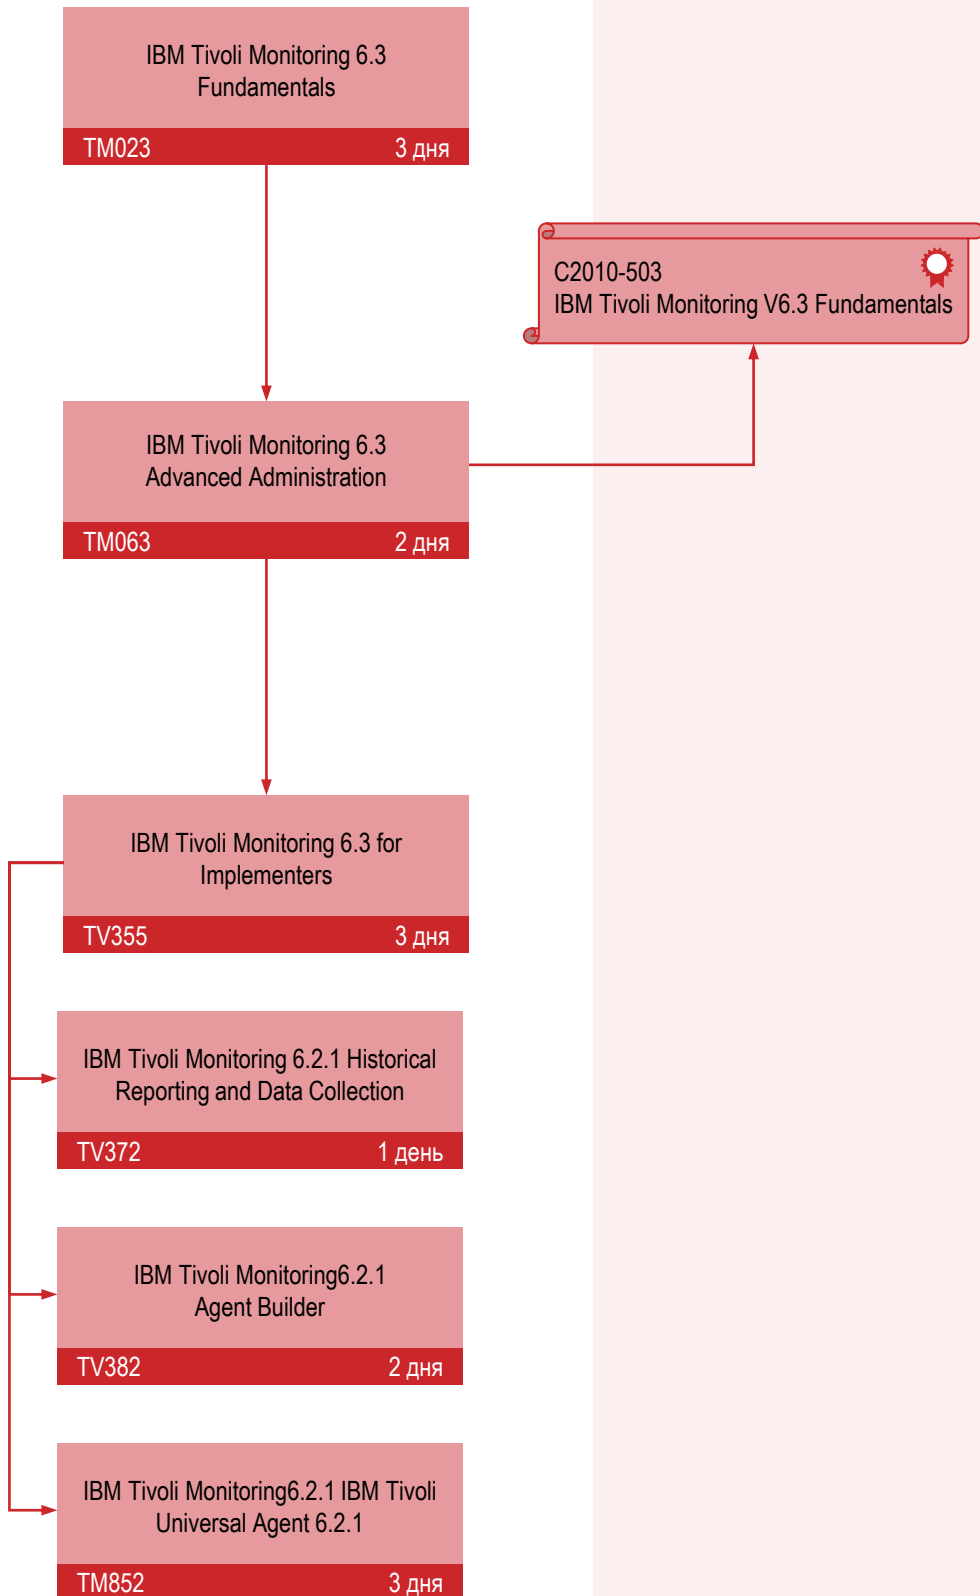

Основы Rational RequisitePro V7.1

RR332

1 день

Основы Rational RequisitePro Client for Web v 7.0.1

RR202

1 день

C2140-138
Rational Requisite Pro

IBM Rational Quality Manager

IBM Rational Tester

IBM Tivoli Storage Management

IBM Tivoli Monitoring 6.2.3

IBM Tivoli Monitoring 6.3

IBM Tivoli Netcool/OMNIbus 7.3

IBM Tivoli Netcool/OMNIBus 7.4

IBM Tivoli Netcool Impact 6.1

IBM Tivoli Business Service Manager 6.1

IBM Tivoli Network Manager 3.9

IBM Tivoli Netcool Performance Manager V1.3-Wireline Component

IBM Tivoli Directory Server 6.3

IBM Tivoli Application Dependency Discovery Manager 7.2.1

IBM Tivoli Application Dependency Discovery
Manager 7.2.1 Implementation

TM165

5 дней

C2010-654
IBM Tivoli Application Dependency
Discovery Manager V7.2.1.3
Implementation

IBM Tivoli Asset Management for IT V7.2

IBM Rational ClearQuest

Основы Rational ClearQuest V7.1

RS204

1 день