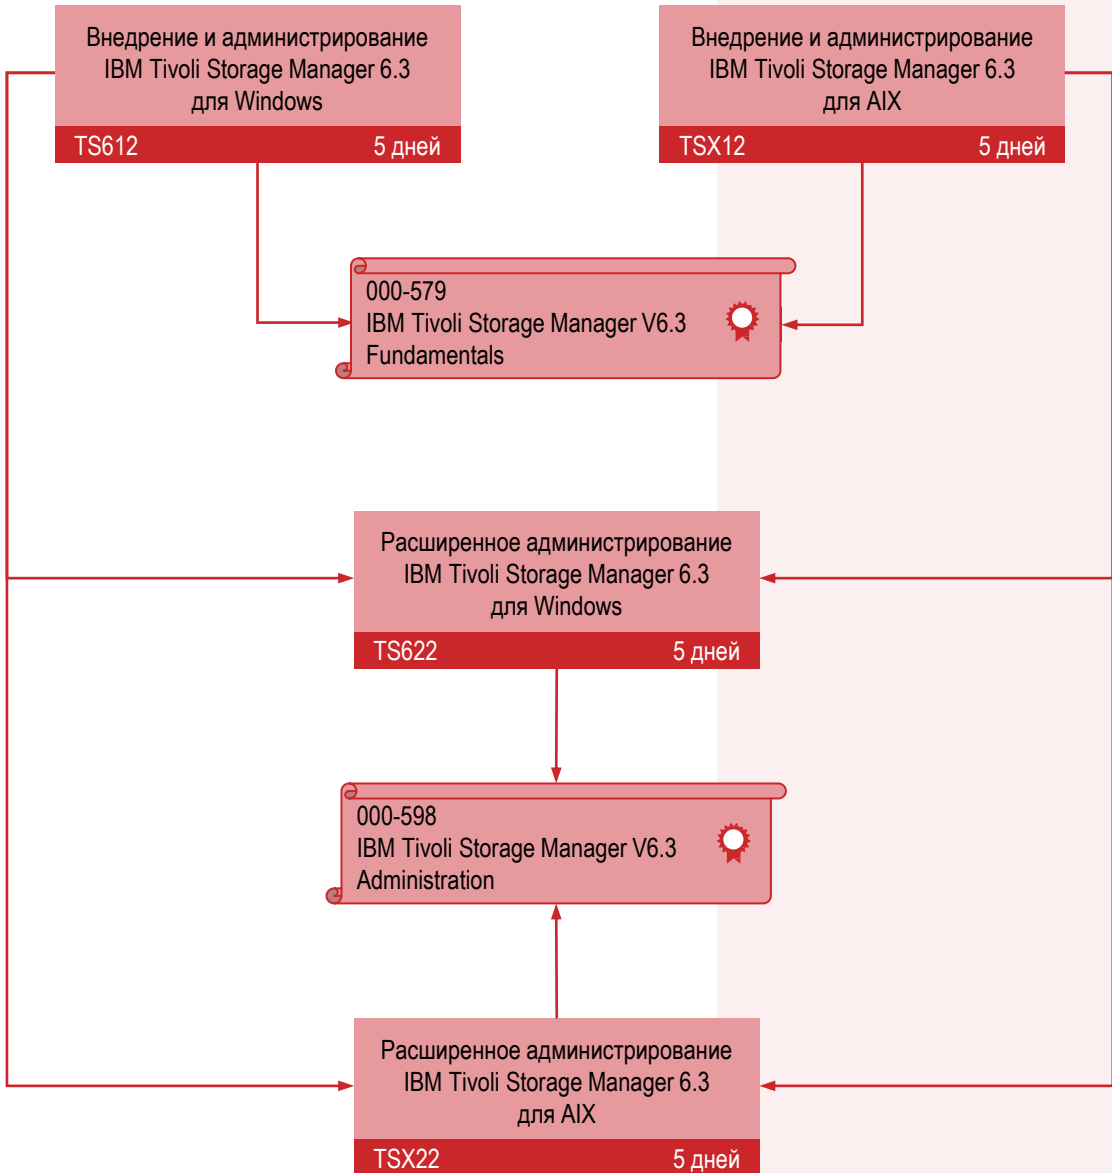

Основы Rational RequisitePro V7.1

RR332

1 день

Основы Rational RequisitePro Client for Web v 7.0.1

RR202

1 день

C2140-138
Rational Requisite Pro

IBM Rational Quality Manager

IBM Rational Tester

IBM Tivoli Storage Management

IBM Tivoli Monitoring 6.2.3

IBM Tivoli Monitoring 6.3

IBM Tivoli Netcool/OMNIbus 7.3

IBM Tivoli Netcool/OMNIBus 7.4

IBM Tivoli Netcool Impact 6.1

IBM Tivoli Business Service Manager 6.1