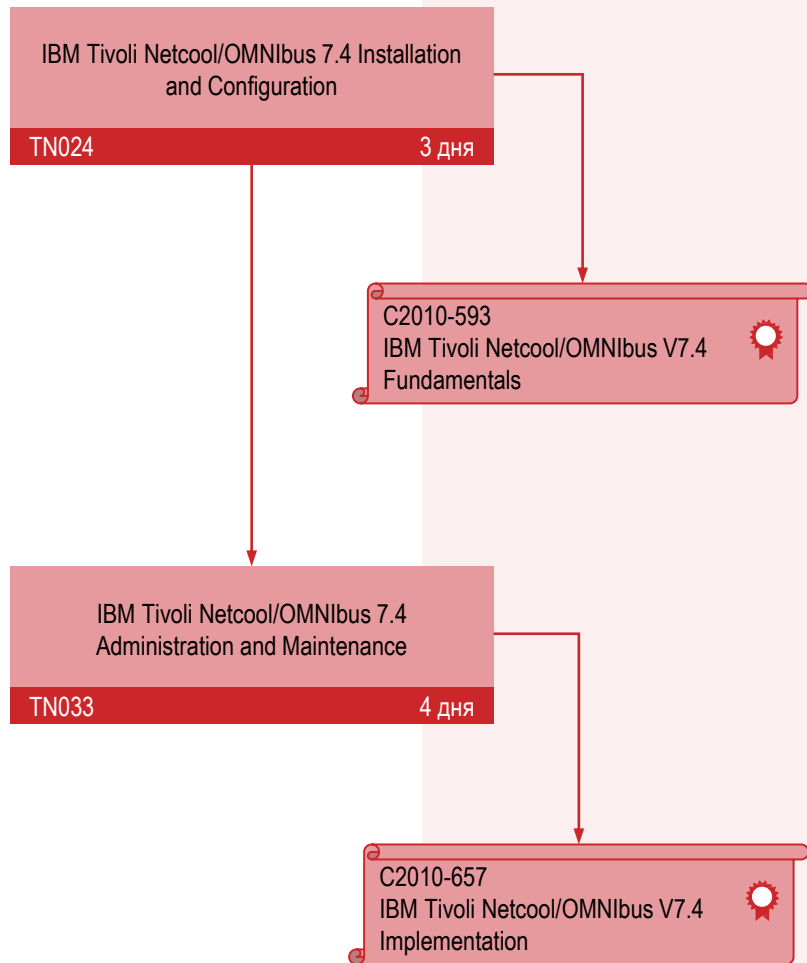

Основы Rational RequisitePro V7.1

RR332

1 день

Основы Rational RequisitePro Client for Web v 7.0.1

RR202

1 день

C2140-138
Rational Requisite Pro

IBM Rational Quality Manager

IBM Rational Tester

IBM Tivoli Storage Management

IBM Tivoli Monitoring 6.2.3

IBM Tivoli Monitoring 6.3

IBM Tivoli Netcool/OMNIbus 7.3

IBM Tivoli Netcool/OMNIBus 7.4

IBM Tivoli Netcool Impact 6.1

IBM Tivoli Business Service Manager 6.1

IBM Tivoli Network Manager 3.9

IBM Tivoli Netcool Performance Manager V1.3-Wireline Component

IBM Tivoli Directory Server 6.3

IBM Tivoli Application Dependency Discovery Manager 7.2.1

IBM Tivoli Application Dependency Discovery
Manager 7.2.1 Implementation