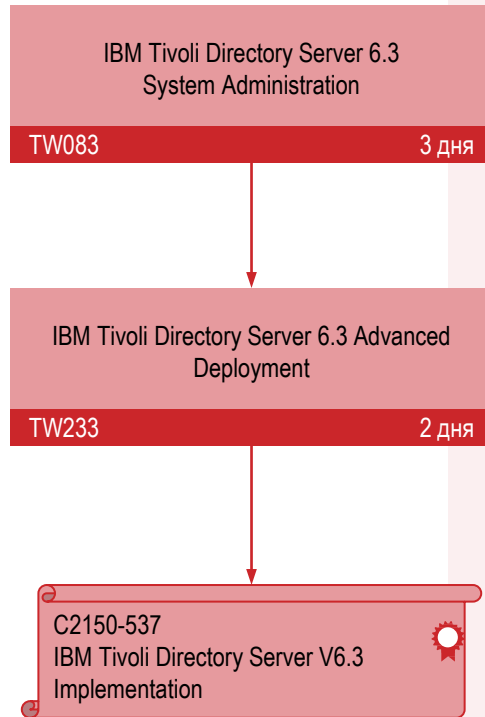

Основы Rational RequisitePro V7.1

RR332

1 день

Основы Rational RequisitePro Client for Web v 7.0.1

RR202

1 день

C2140-138
Rational Requisite Pro

IBM Rational Quality Manager

IBM Rational Tester

IBM Tivoli Storage Management

IBM Tivoli Monitoring 6.2.3

IBM Tivoli Monitoring 6.3

IBM Tivoli Netcool/OMNIbus 7.3

IBM Tivoli Netcool/OMNIBus 7.4

IBM Tivoli Netcool Impact 6.1

IBM Tivoli Business Service Manager 6.1

IBM Tivoli Network Manager 3.9

IBM Tivoli Netcool Performance Manager V1.3-Wireline Component

IBM Tivoli Directory Server 6.3

IBM Tivoli Application Dependency Discovery Manager 7.2.1

IBM Tivoli Application Dependency Discovery
Manager 7.2.1 Implementation