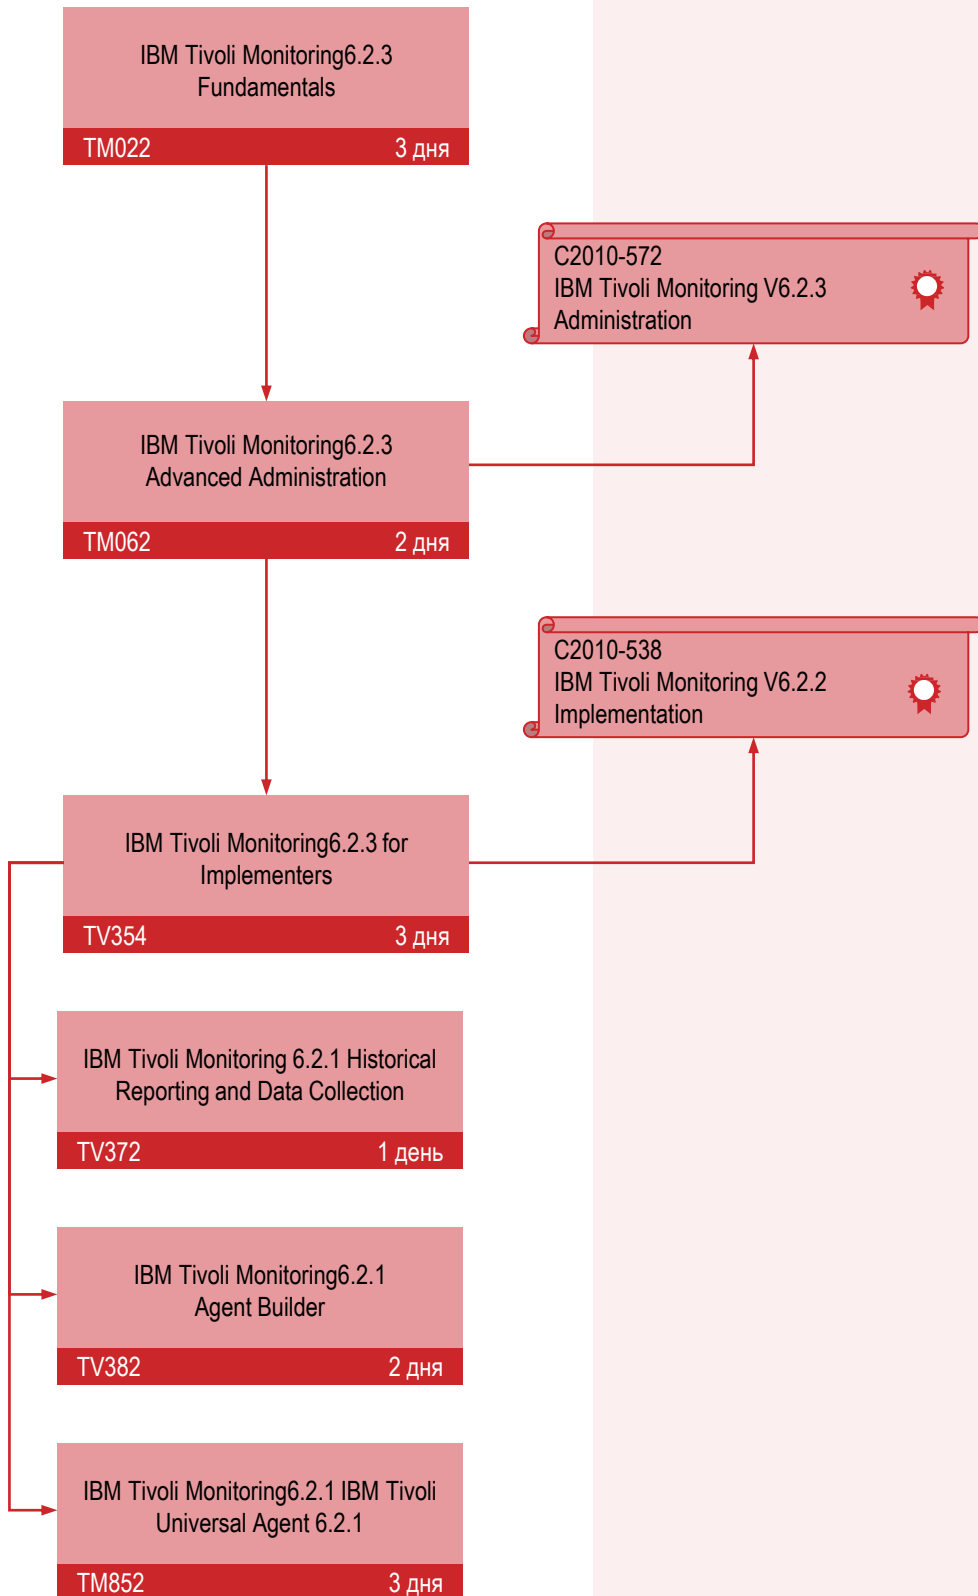

IBM Rational DOORS V9.3 для ИТ менеджера

QN128

1 день

C2140-046
DOORS v9

IBM Rational RequisitePro

Управление требованиями
на основе прецедентов использования

RR617

3 дня

Основы Rational RequisitePro V7.1

RR332

1 день

Основы Rational RequisitePro Client for Web v 7.0.1

RR202

1 день

C2140-138
Rational Requisite Pro

IBM Rational Quality Manager

IBM Rational Tester

IBM Tivoli Storage Management

IBM Tivoli Monitoring 6.2.3

IBM Tivoli Monitoring 6.3

IBM Tivoli Netcool/OMNIbus 7.3

IBM Tivoli Netcool/OMNIBus 7.4

IBM Tivoli Netcool Impact 6.1

IBM Tivoli Business Service Manager 6.1

IBM Tivoli Network Manager 3.9

IBM Tivoli Netcool Performance Manager V1.3-Wireline Component

IBM Tivoli Directory Server 6.3

IBM Tivoli Application Dependency Discovery Manager 7.2.1

IBM Tivoli Application Dependency Discovery
Manager 7.2.1 Implementation