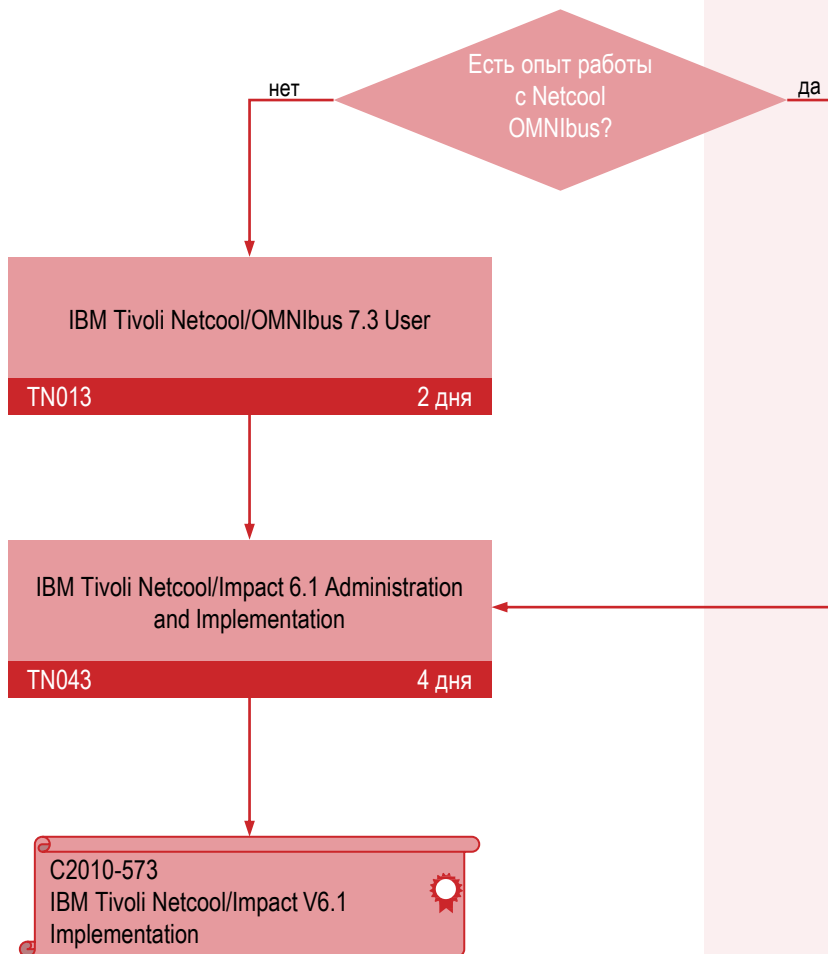

Основы Rational RequisitePro V7.1

RR332

1 день

Основы Rational RequisitePro Client for Web v 7.0.1

RR202

1 день

C2140-138
Rational Requisite Pro

IBM Rational Quality Manager

IBM Rational Tester

IBM Tivoli Storage Management

IBM Tivoli Monitoring 6.2.3

IBM Tivoli Monitoring 6.3

IBM Tivoli Netcool/OMNIbus 7.3

IBM Tivoli Netcool/OMNIBus 7.4

IBM Tivoli Netcool Impact 6.1

IBM Tivoli Business Service Manager 6.1

IBM Tivoli Network Manager 3.9

IBM Tivoli Netcool Performance Manager V1.3-Wireline Component

IBM Tivoli Directory Server 6.3

IBM Tivoli Application Dependency Discovery Manager 7.2.1

IBM Tivoli Application Dependency Discovery
Manager 7.2.1 Implementation