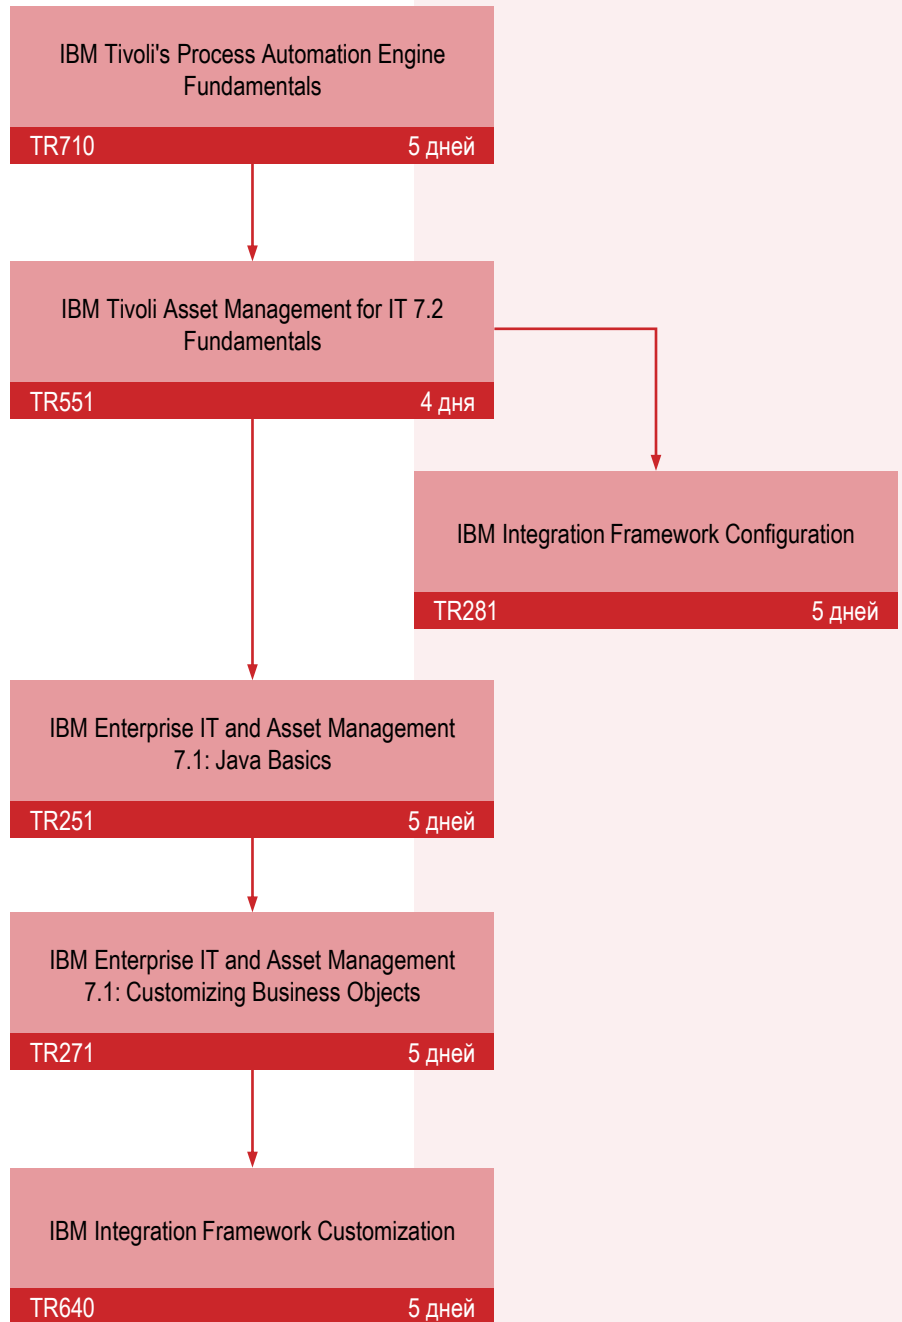

IBM Rational Tester

IBM Tivoli Storage Management

IBM Tivoli Monitoring 6.2.3

IBM Tivoli Monitoring 6.3

IBM Tivoli Netcool/OMNIbus 7.3

IBM Tivoli Netcool/OMNIBus 7.4

IBM Tivoli Netcool Impact 6.1

IBM Tivoli Business Service Manager 6.1

IBM Tivoli Network Manager 3.9

IBM Tivoli Netcool Performance Manager V1.3-Wireline Component

IBM Tivoli Directory Server 6.3

IBM Tivoli Application Dependency Discovery Manager 7.2.1

IBM Tivoli Application Dependency Discovery
Manager 7.2.1 Implementation

TM165

5 дней

C2010-654
IBM Tivoli Application Dependency
Discovery Manager V7.2.1.3
Implementation

IBM Tivoli Asset Management for IT V7.2

IBM Rational ClearQuest

Основы Rational ClearQuest V7.1

RS204

1 день