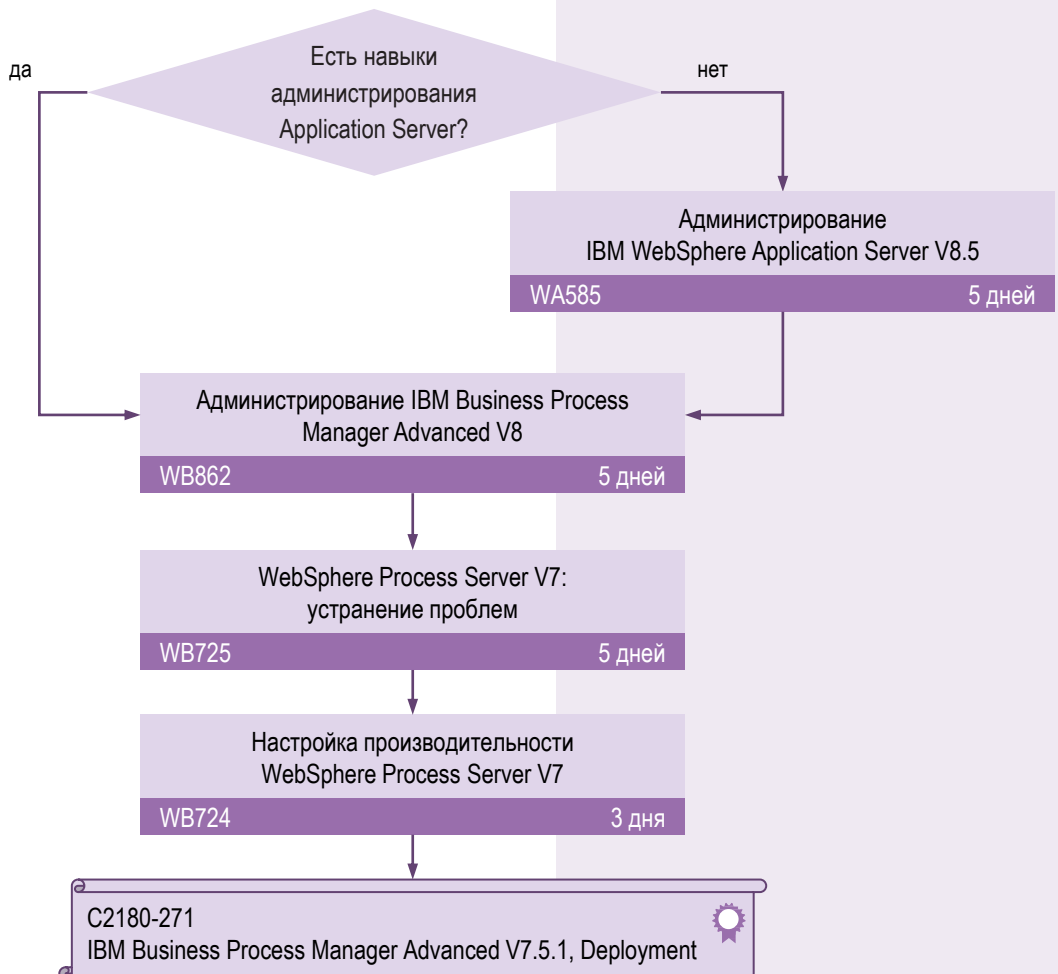

IBM SYSTEM STORAGE

System Storage for System z

IBM SOA (SERVICE ORIENTED ARCHITECTURE)

IBM WebSphere DataPower SOA Appliances

IBM Service Oriented Architecture

Администрирование IBM WebSphere MQ

Администрирование IBM WebSphere Message Broker

Разработка для IBM WebSphere Message Broker

Разработка для IBM WebSphere Enterprise Service Bus

Разработка для IBM Business Process Manager Advanced

Администрирование IBM Business Process Manager Advanced

Разработка для IBM Business Process Manager Express/Standard

Анализ и моделирование для IBM Business Process Manager Express/Standard

Администрирование IBM WebSphere Application Server

IBM Tivoli Storage Manager