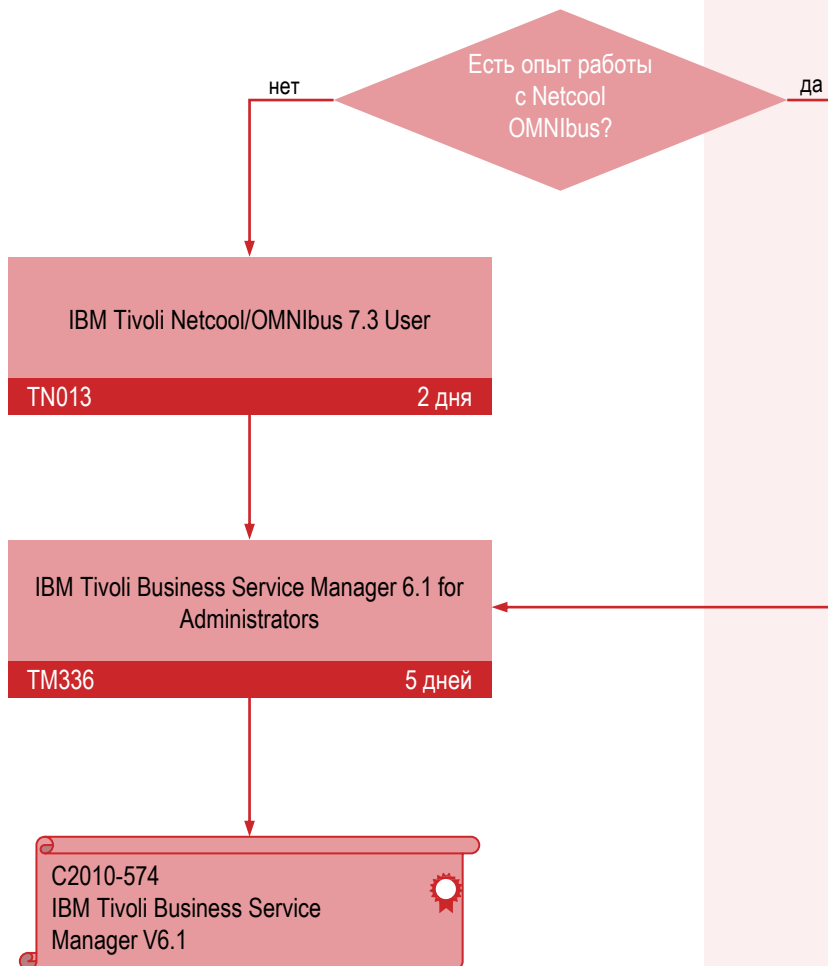

Основы Rational RequisitePro V7.1

RR332

1 день

Основы Rational RequisitePro Client for Web v 7.0.1

RR202

1 день

C2140-138
Rational Requisite Pro

IBM Rational Quality Manager

IBM Rational Tester

IBM Tivoli Storage Management

IBM Tivoli Monitoring 6.2.3

IBM Tivoli Monitoring 6.3

IBM Tivoli Netcool/OMNIbus 7.3

IBM Tivoli Netcool/OMNIBus 7.4

IBM Tivoli Netcool Impact 6.1

IBM Tivoli Business Service Manager 6.1

IBM Tivoli Network Manager 3.9

IBM Tivoli Netcool Performance Manager V1.3-Wireline Component

IBM Tivoli Directory Server 6.3

IBM Tivoli Application Dependency Discovery Manager 7.2.1

IBM Tivoli Application Dependency Discovery
Manager 7.2.1 Implementation