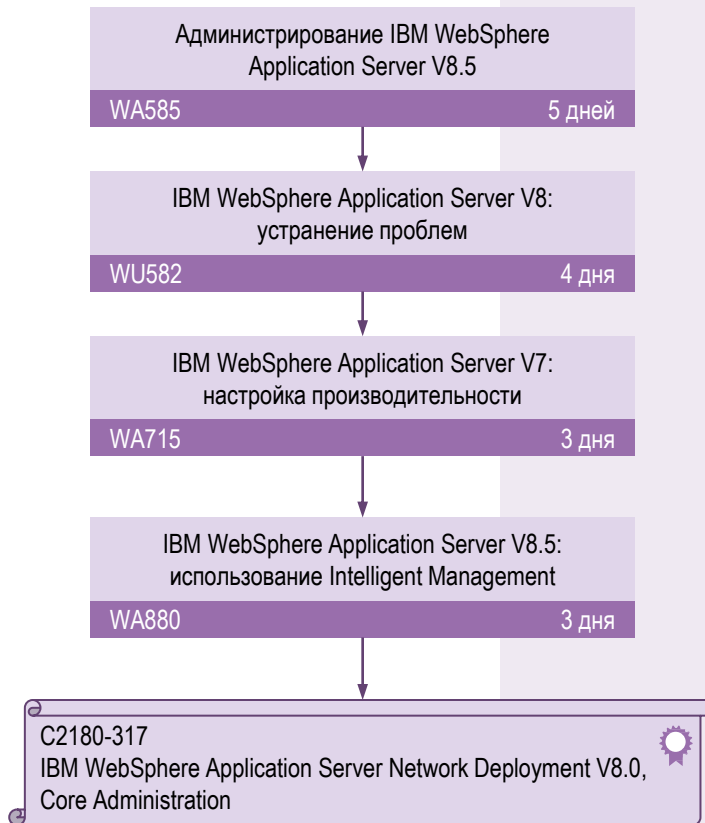

Администрирование IBM WebSphere Application Server