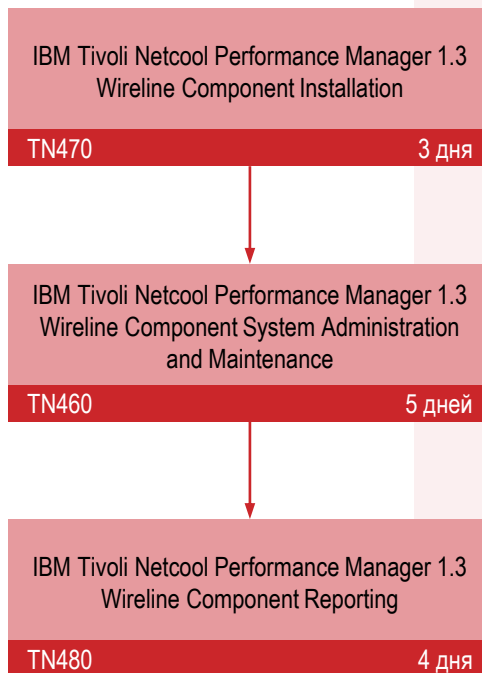

Основы Rational RequisitePro V7.1

RR332

1 день

Основы Rational RequisitePro Client for Web v 7.0.1

RR202

1 день

C2140-138
Rational Requisite Pro

IBM Rational Quality Manager

IBM Rational Tester

IBM Tivoli Storage Management

IBM Tivoli Monitoring 6.2.3

IBM Tivoli Monitoring 6.3

IBM Tivoli Netcool/OMNIbus 7.3

IBM Tivoli Netcool/OMNIBus 7.4

IBM Tivoli Netcool Impact 6.1

IBM Tivoli Business Service Manager 6.1

IBM Tivoli Network Manager 3.9

IBM Tivoli Netcool Performance Manager V1.3-Wireline Component

IBM Tivoli Directory Server 6.3

IBM Tivoli Application Dependency Discovery Manager 7.2.1

IBM Tivoli Application Dependency Discovery
Manager 7.2.1 Implementation