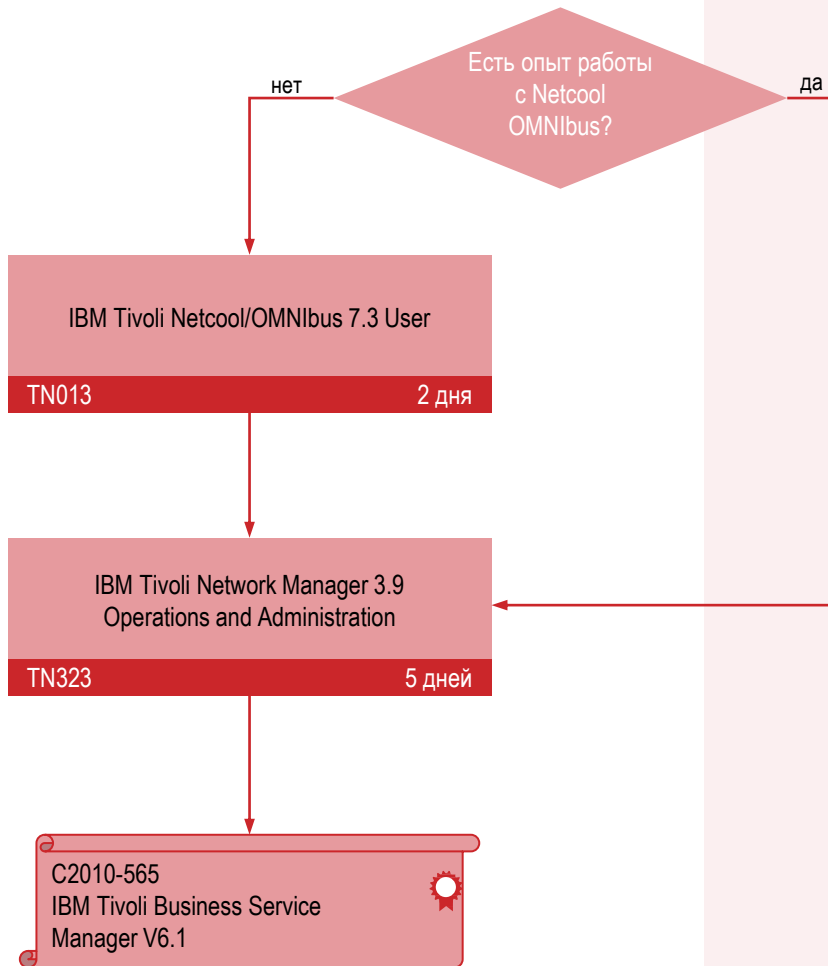

IBM Rational Tester

IBM Tivoli Storage Management

IBM Tivoli Monitoring 6.2.3

IBM Tivoli Monitoring 6.3

IBM Tivoli Netcool/OMNIbus 7.3

IBM Tivoli Netcool/OMNIBus 7.4

IBM Tivoli Netcool Impact 6.1

IBM Tivoli Business Service Manager 6.1

IBM Tivoli Network Manager 3.9

IBM Tivoli Netcool Performance Manager V1.3-Wireline Component

IBM Tivoli Directory Server 6.3

IBM Tivoli Application Dependency Discovery Manager 7.2.1

IBM Tivoli Application Dependency Discovery
Manager 7.2.1 Implementation