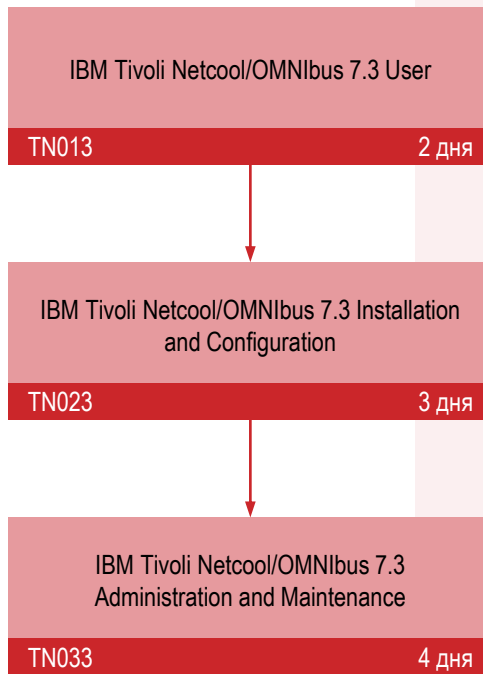

Основы Rational RequisitePro V7.1

RR332

1 день

Основы Rational RequisitePro Client for Web v 7.0.1

RR202

1 день

C2140-138
Rational Requisite Pro

IBM Rational Quality Manager

IBM Rational Tester

IBM Tivoli Storage Management

IBM Tivoli Monitoring 6.2.3

IBM Tivoli Monitoring 6.3

IBM Tivoli Netcool/OMNIbus 7.3

IBM Tivoli Netcool/OMNIBus 7.4

IBM Tivoli Netcool Impact 6.1

IBM Tivoli Business Service Manager 6.1

IBM Tivoli Network Manager 3.9

IBM Tivoli Netcool Performance Manager V1.3-Wireline Component

IBM Tivoli Directory Server 6.3

IBM Tivoli Application Dependency Discovery Manager 7.2.1

IBM Tivoli Application Dependency Discovery
Manager 7.2.1 Implementation